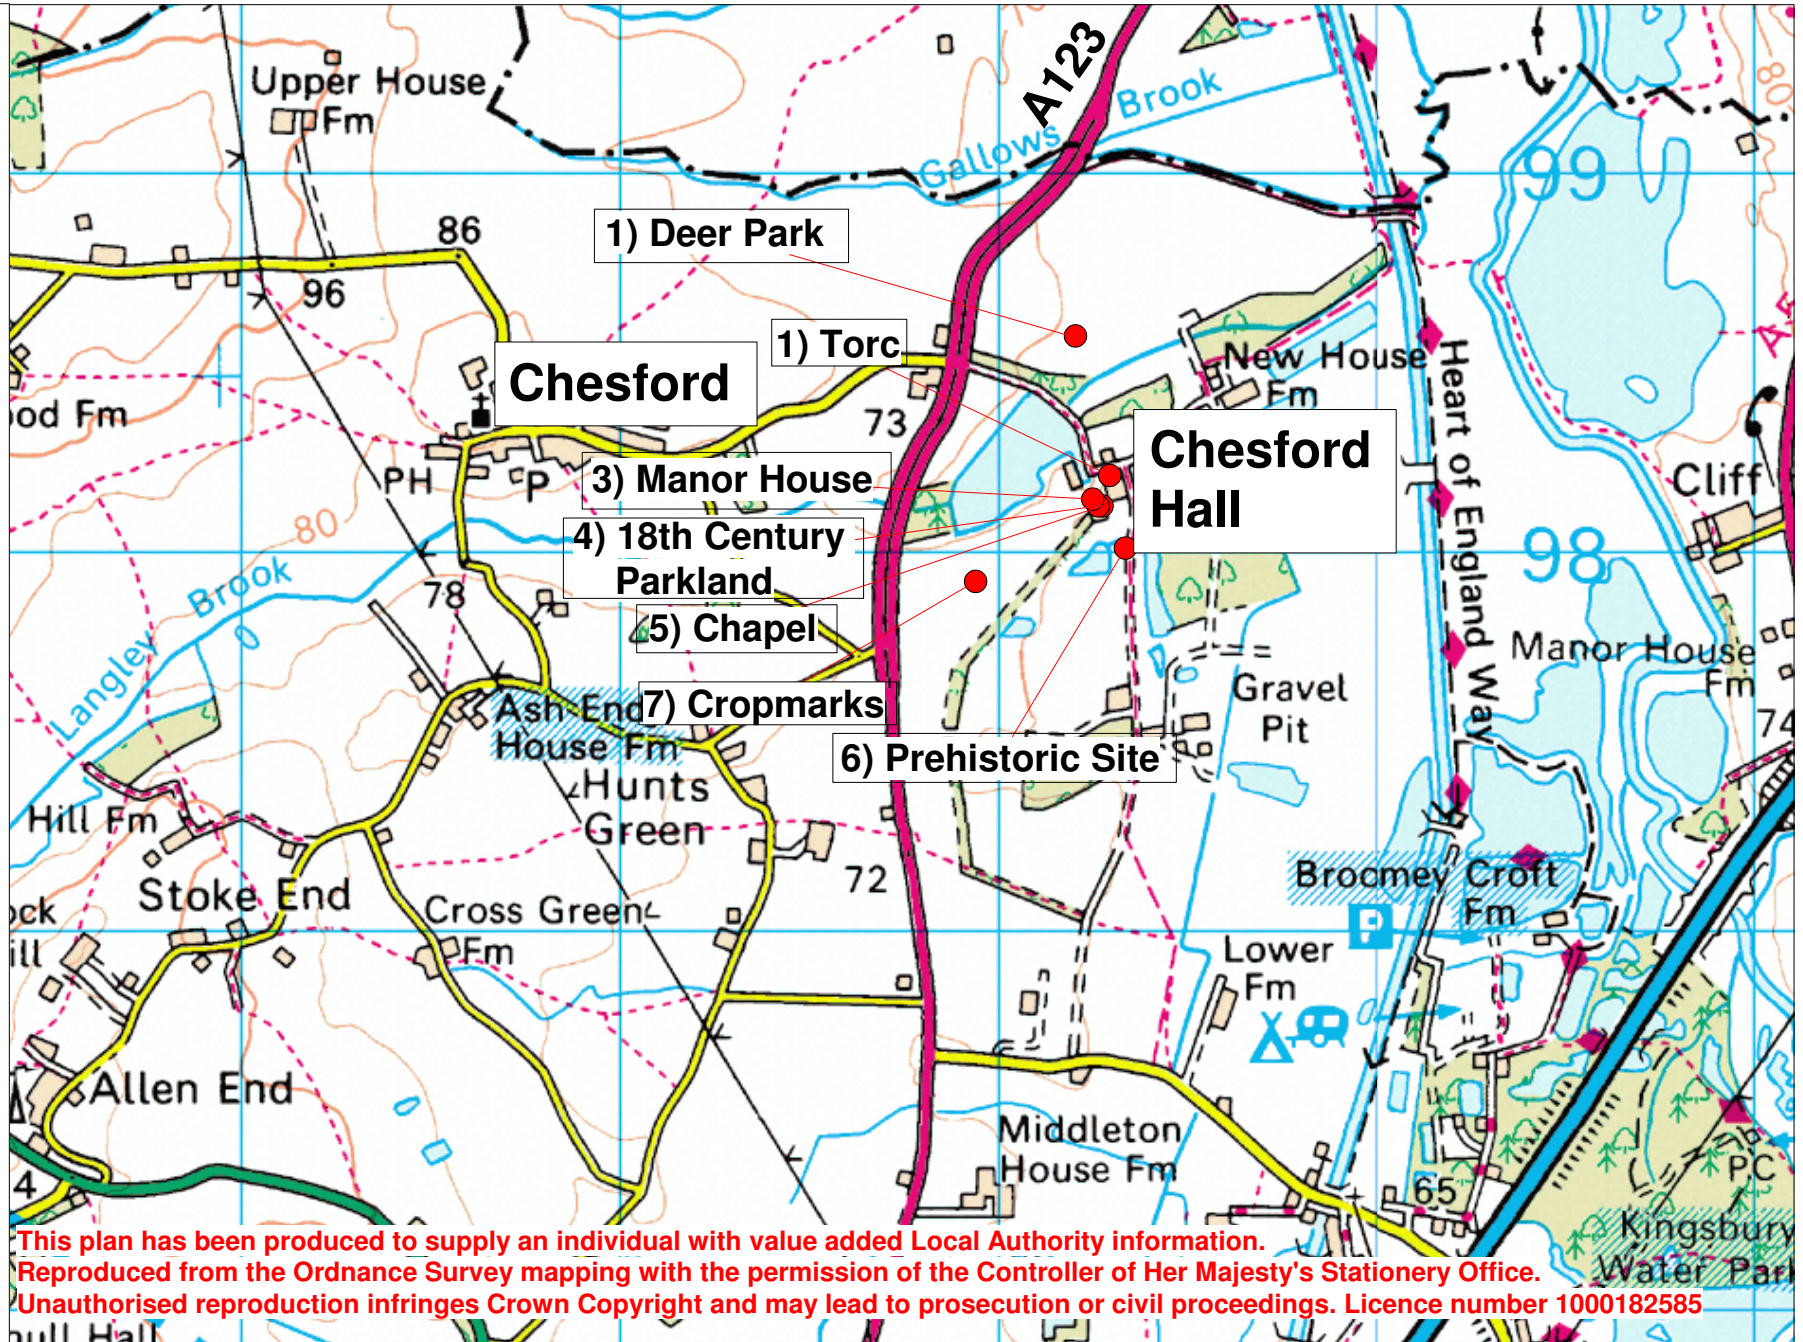

### Map 3 Archaeology Map

#### Key

● Monument

This plan has been produced to supply an individual with value added Local Authority information.  
Reproduced from the Ordnance Survey mapping with the permission of the Controller of Her Majesty's Stationery Office.  
Unauthorised reproduction infringes Crown Copyright and may lead to prosecution or civil proceedings. Licence number 1000182585