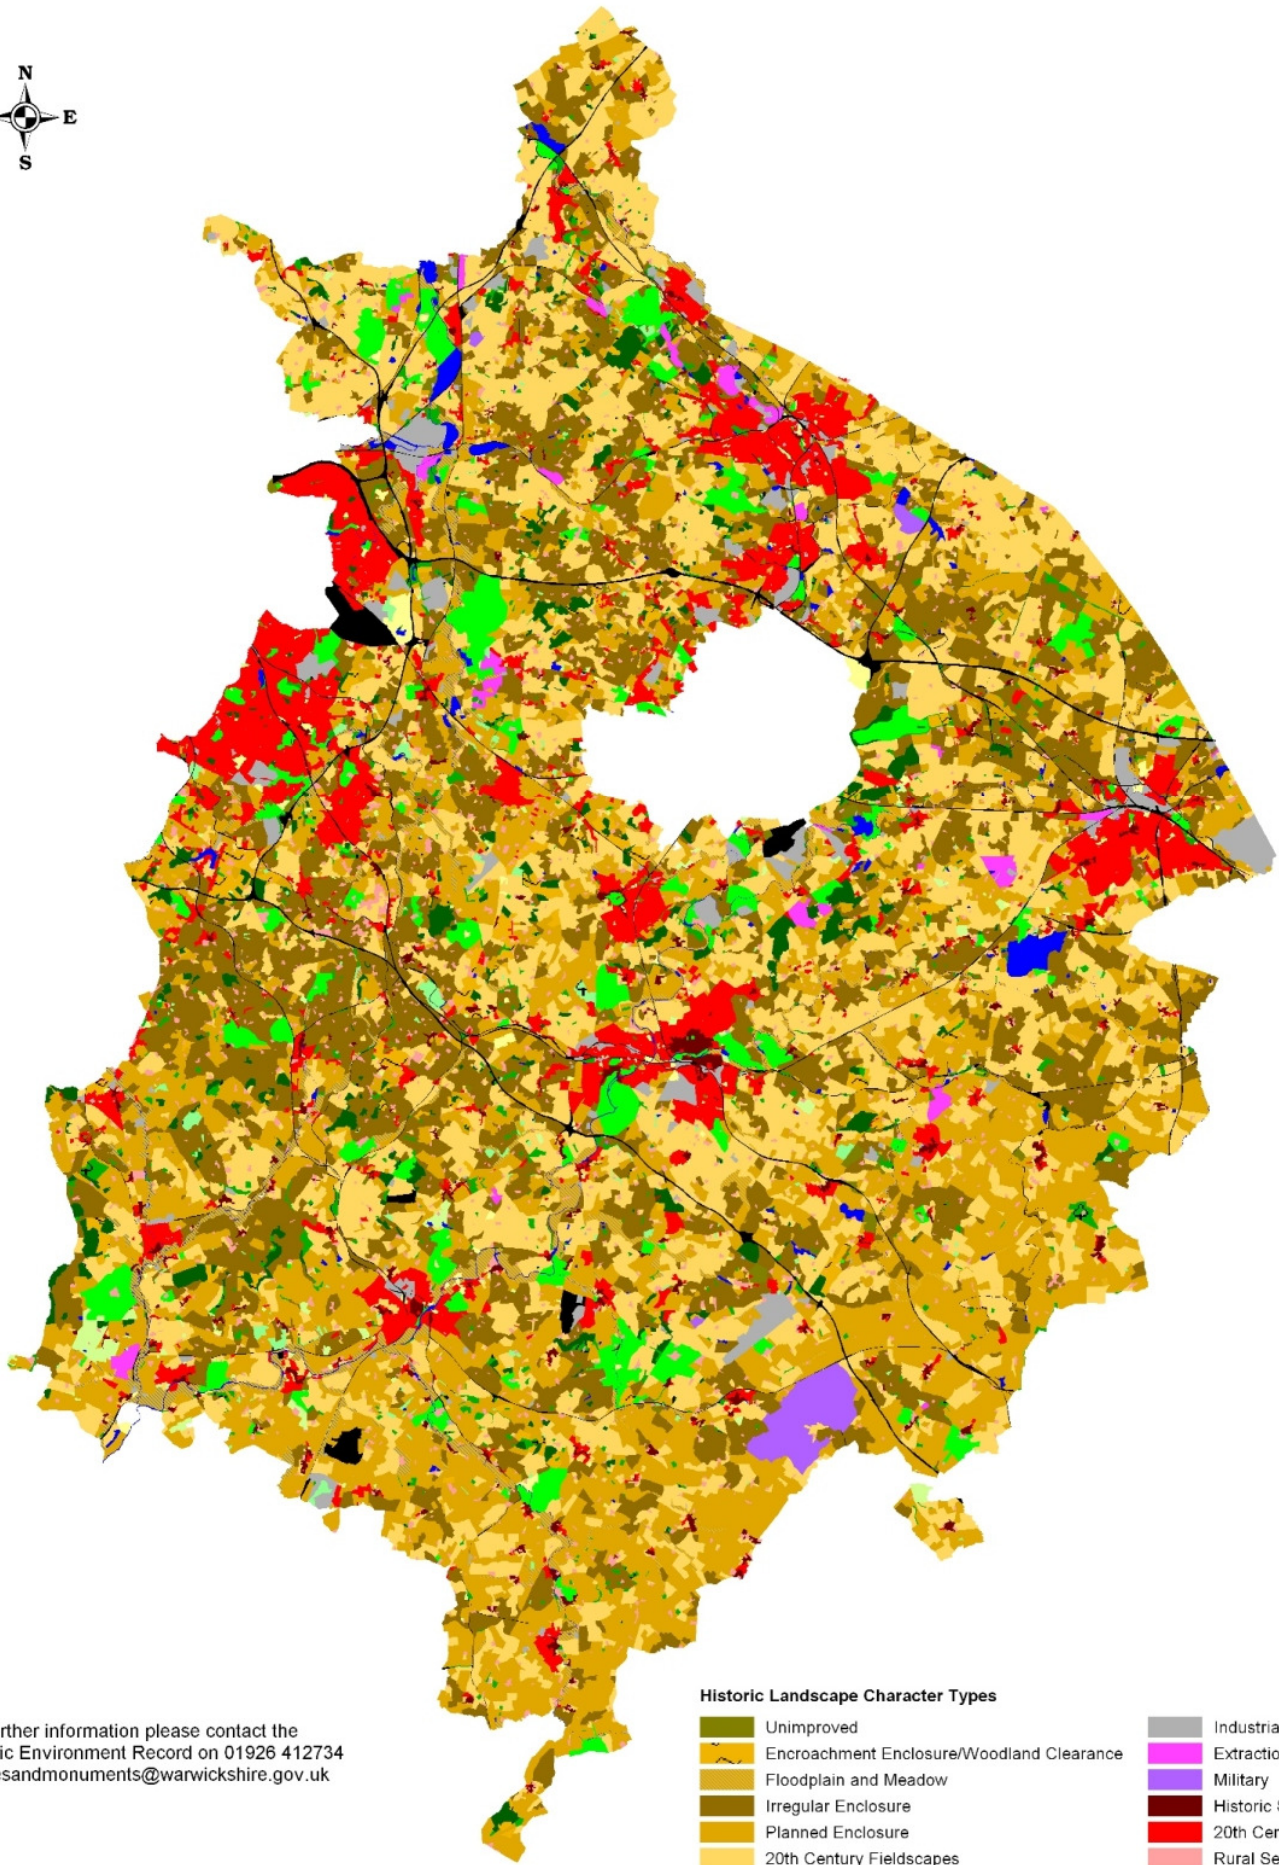

Warwickshire's Historic Landscape Character

Historic Landscape Character Types

- | | | | |
|---|---|---|--------------------------|
|  | Unimproved |  | Industrial |
|  | Encroachment Enclosure/Woodland Clearance |  | Extraction |
|  | Floodplain and Meadow |  | Military |
|  | Irregular Enclosure |  | Historic Settlement Core |
|  | Planned Enclosure |  | 20th Century Settlement |
|  | 20th Century Fieldsapes |  | Rural Settlement |
|  | Ancient Woodland |  | Designed Landscapes |
|  | Broad Leaved Plantation |  | Transport |
|  | Other Plantation |  | Civic and Commercial |
|  | Water |  | Horticultural |

For further information please contact the
Historic Environment Record on 01926 412734
or sitesandmonuments@warwickshire.gov.uk